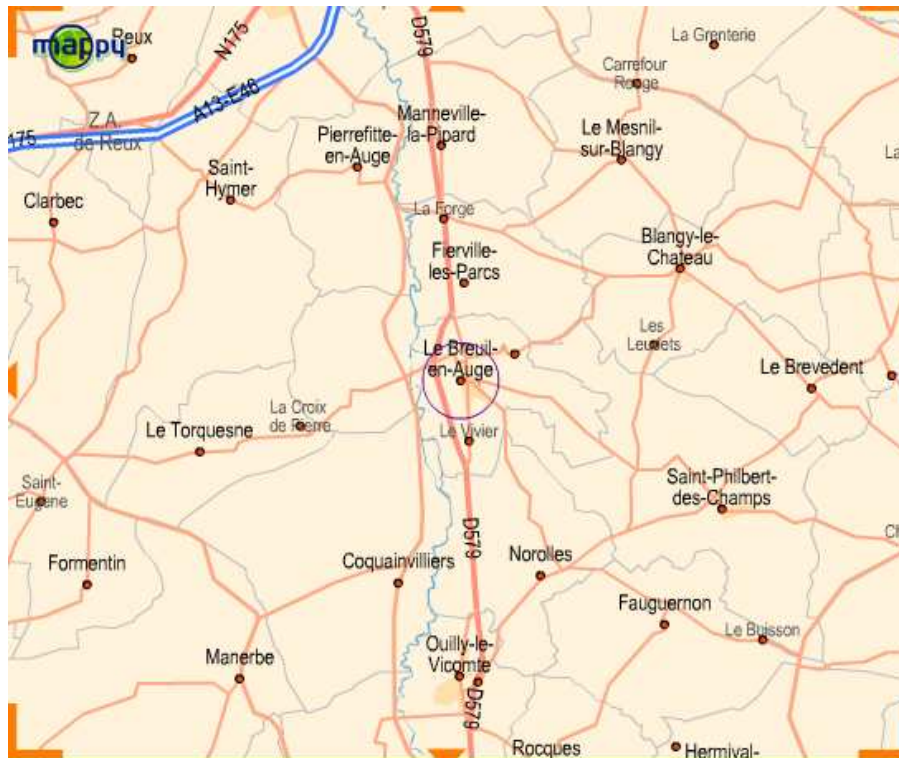

From Paris:

Motorway A13, direction Caen, exit Pontl'Evêque/Lisieux, follow Lisieux direction by D579, then at 7Km take on the right on the round about of Le Breuil en Auge.

From Caen, Cabourg:

Motorway A13, direction Rouen, exit Pont l'Evêque/Lisieux, follow Lisieux direction by D579, then at 7Km take on the right on the round about of Le Breuil en Auge.

From Lisieux:

Take the direction of Deauville - Trouville by D579, at 9 Km take on the left on the round about Le Breuil en Auge

Thanks to Mappy and Google on earth.
<http://www.mappy.fr>